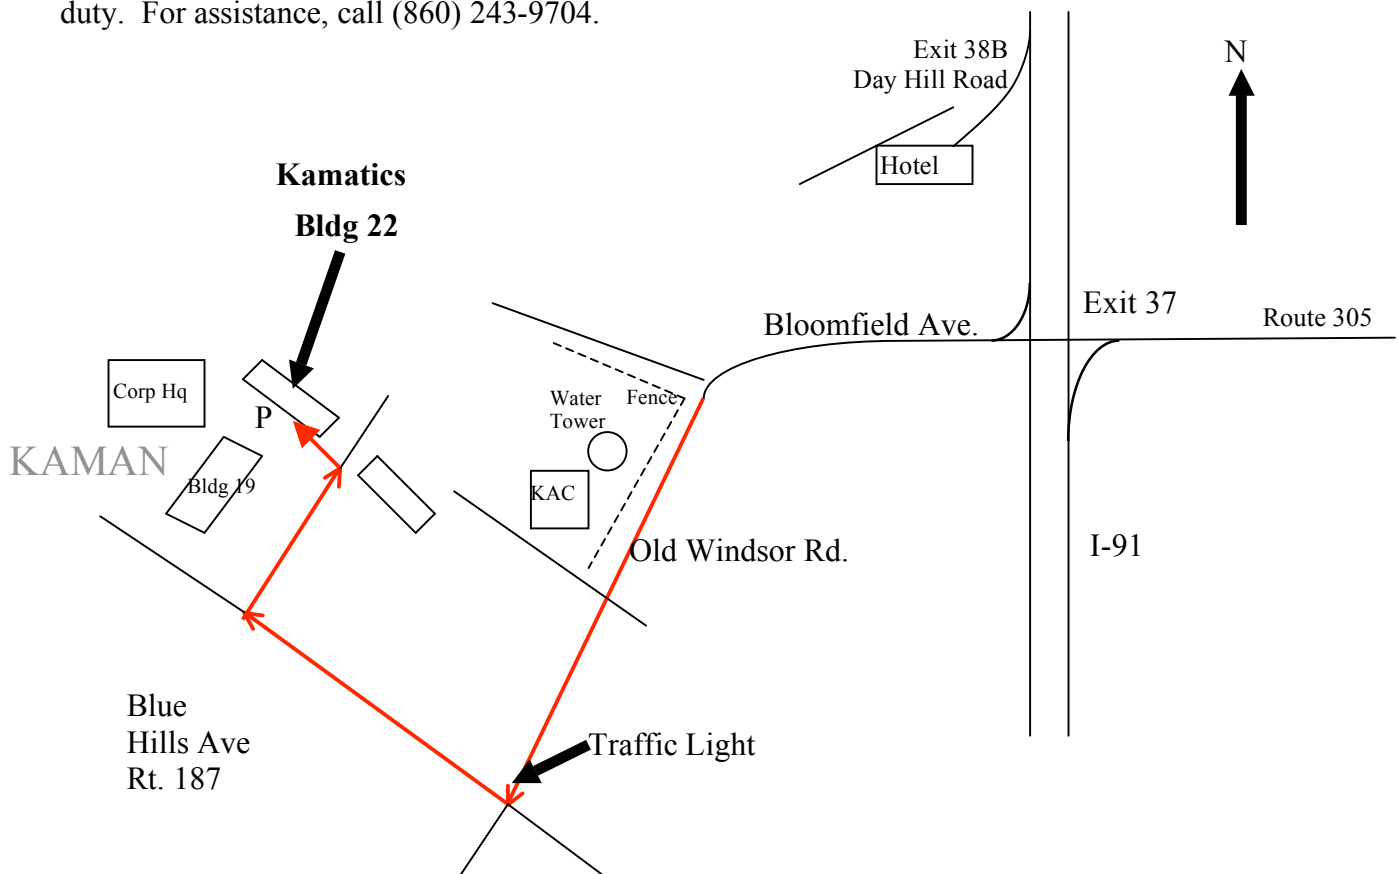

FROM POINTS SOUTH:

- Take I-91 North to Exit 37 (Bloomfield Ave.) in Windsor
- Turn Left off the ramp onto Bloomfield Ave./Rt. 305 (westbound)

FROM POINTS NORTH:

- Take I-91 South to Exit 37 (Bloomfield Ave.) in Windsor
- Turn Right off the ramp onto Bloomfield Ave./Rt 305 (westbound)

ONCE YOU ARE ON BLOOMFIELD AVE.:

- Bloomfield Ave. changes names to Old Windsor Rd. at the Bloomfield/Windsor line
- You will start seeing signs for Kaman Aerospace Division, and you'll see a red & white checkered water tower on the right.
- At the stop light, turn right onto Blue Hills Ave./Rt. 187
- Turn right into the Kaman complex approximately 1/4 mile from the intersection.
- When you turn into Kaman, Kaman Aerospace (Building 19) is the first building on your left, behind the parking lot. Continue past Bldg 19 to **Kamatics, Building 22**, the next building on your left.
- Visitors parking and the visitors entrance is at the front right corner of the building. A receptionist is on duty. For assistance, call (860) 243-9704.